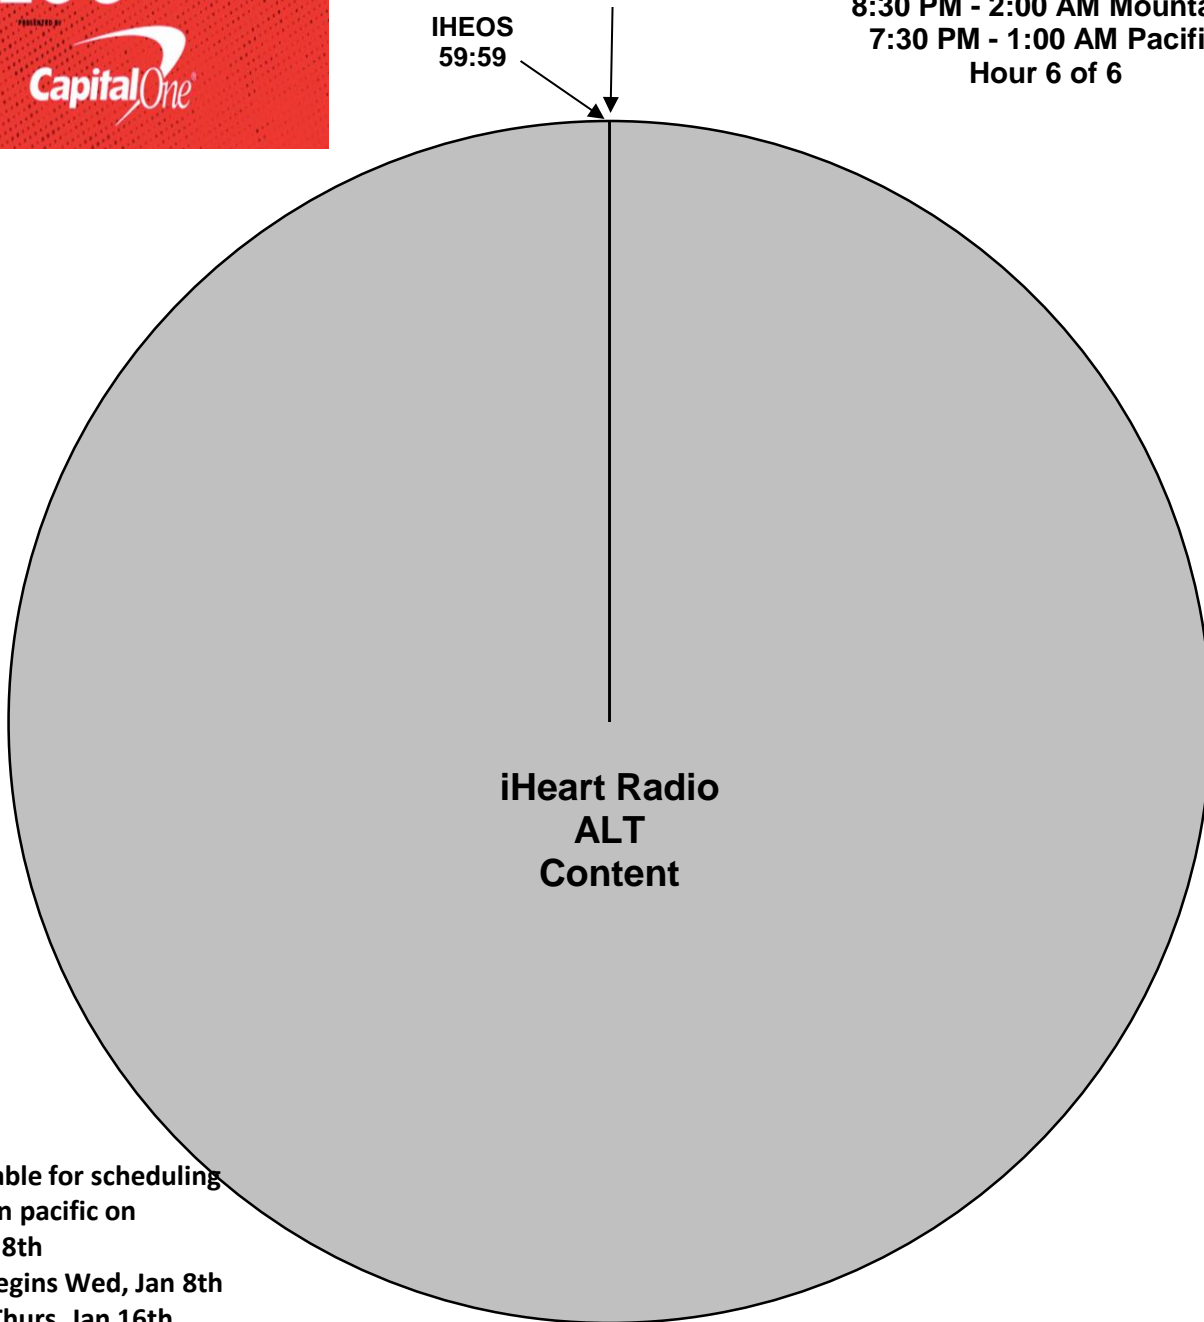

iHeartRadio ALTer Ego

XDS Program: iHeart ALT

PID 1070, PGM 96

Effective Date: January 18th, 2020

Premiere XDS PRO4-P Satellite

10:30 PM - 4:00 AM Eastern

9:30 PM - 3:00 AM Central

8:30 PM - 2:00 AM Mountain

7:30 PM - 1:00 AM Pacific

Hour 6 of 6

IHID
floats as close to the top as practical

IHEOS
59:59

iHeart Radio
ALT
Content

PID available for scheduling
after noon pacific on
Wed, Jan 8th

Testing begins Wed, Jan 8th
through Thurs, Jan 16th
with audio and cues
and Fri, Jan 17th with audio only
during posted show hours

All Liners Float

Minimum 3 Liners Per Hour

All Liners and IDs Dry

All Liners and IDs 5 seconds in length

XDS Relays:

IHSOS – Start of Show (1st Hour Only)

IHID - Legal ID

IHLINER - Local Liner (will float once concert begins)